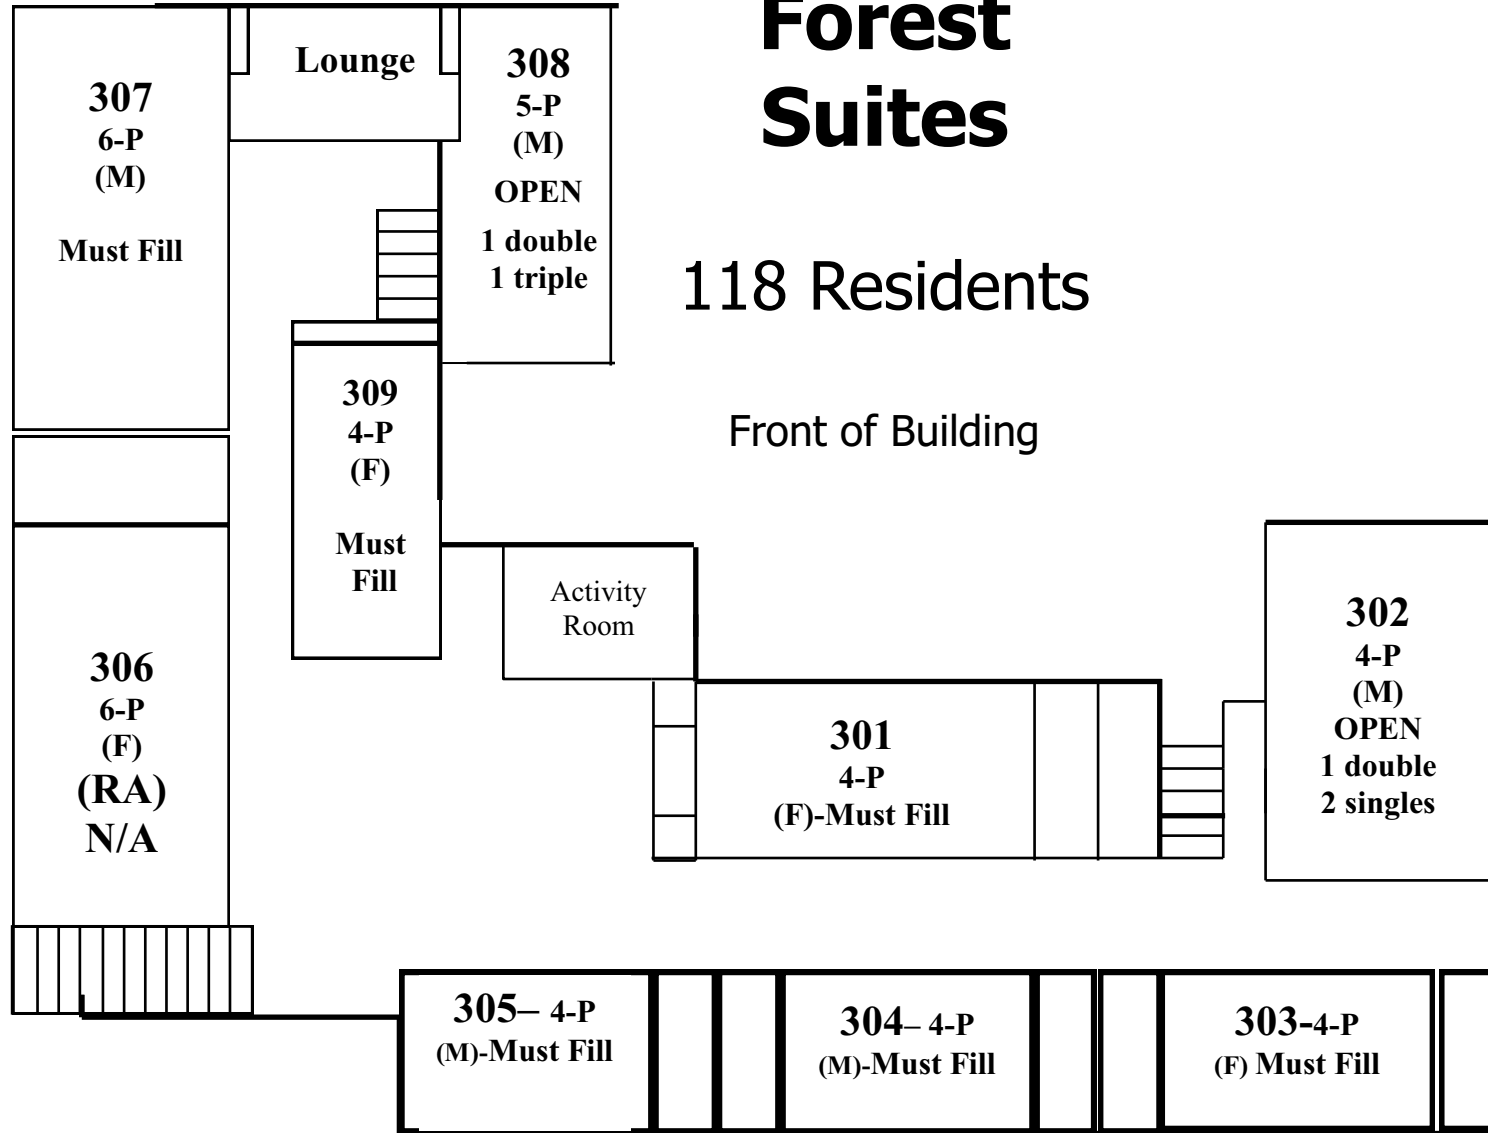

Forest Suites

118 Residents

1st Floor
(22 Females, 14 Males)

Back of Building
Faces Grellier Field

(NOT Drawn to Scale)

Forest Suites

118 Residents

Front of Building

2nd Floor

(17 Females, 24 Males)

(NOT Drawn to Scale)

Back of Building
Faces Grellier Field

Forest Suites

118 Residents

Front of Building

3rd Floor
(18 Females, 23 Males)

Back of Building
Faces Grellier Field

(NOT Drawn to Scale)