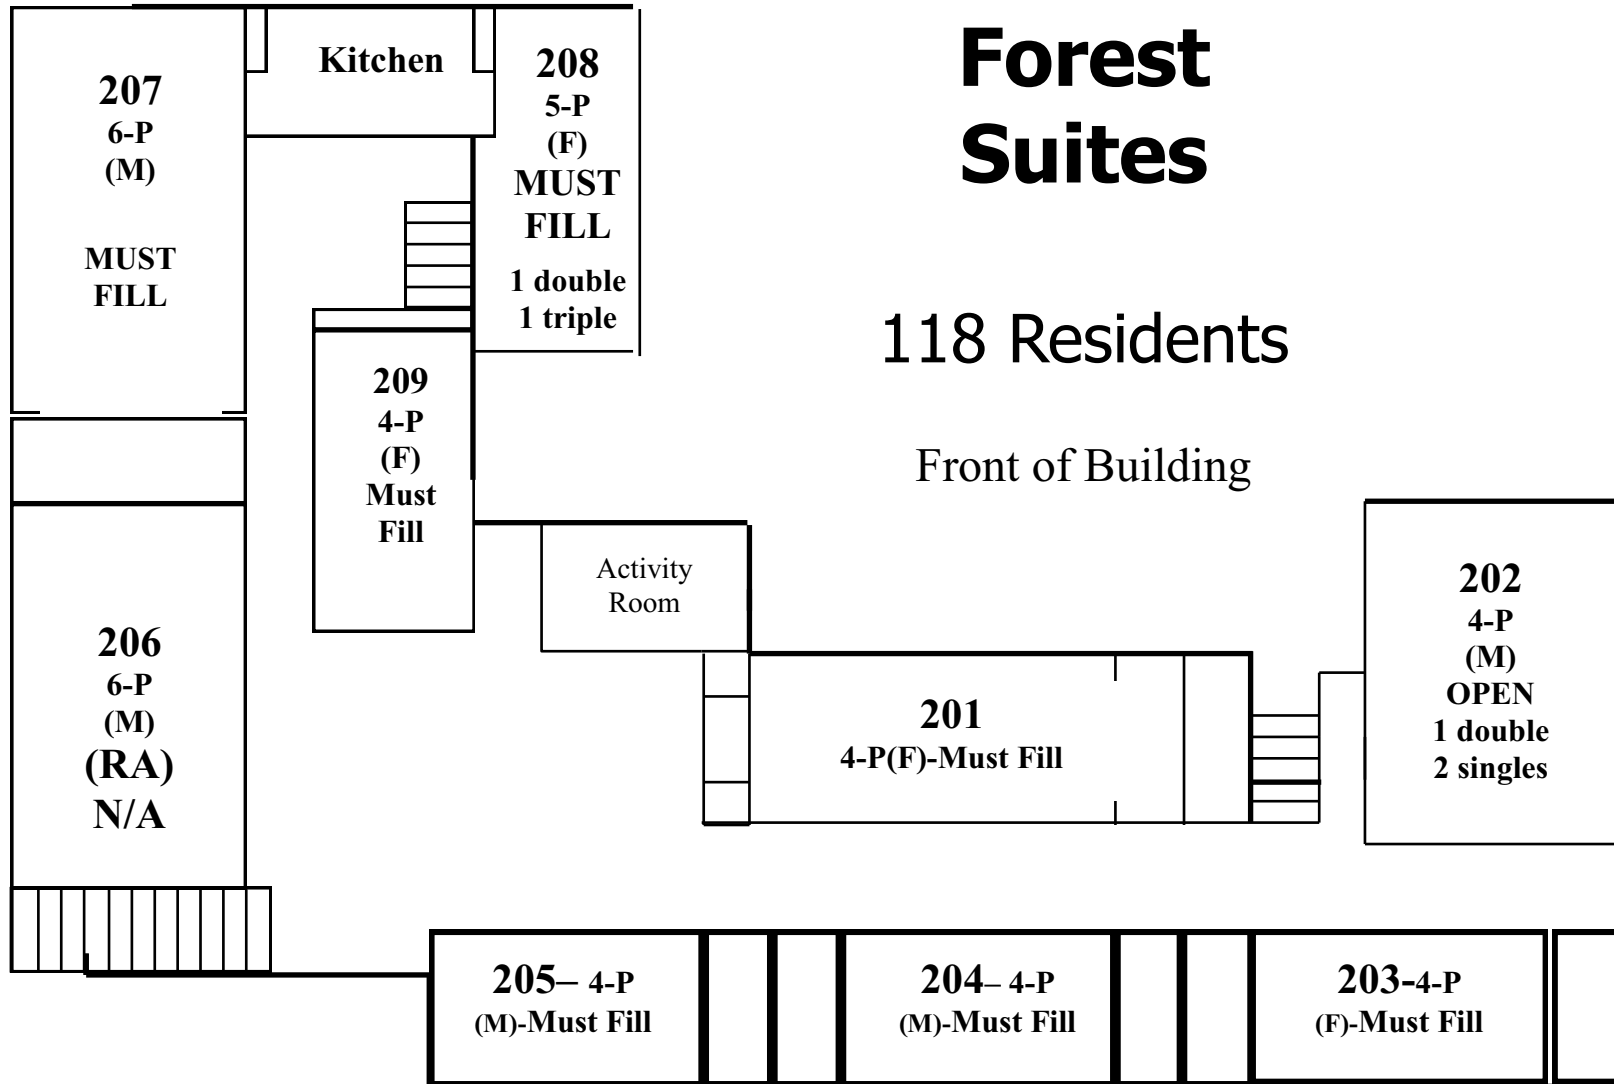

Forest Suites

118 Residents

1st Floor
(22 Females, 14 Males)

Back of Building
Faces Grellier Field

(NOT Drawn to Scale)

Forest Suites

118 Residents

Front of Building

2nd Floor

(17 Females, 24 Males)

(NOT Drawn to Scale)

Back of Building
Faces Grellier Field

Forest Suites

118 Residents

Front of Building

3rd Floor
(18 Females, 23 Males)

Back of Building
Faces Grellier Field

(NOT Drawn to Scale)